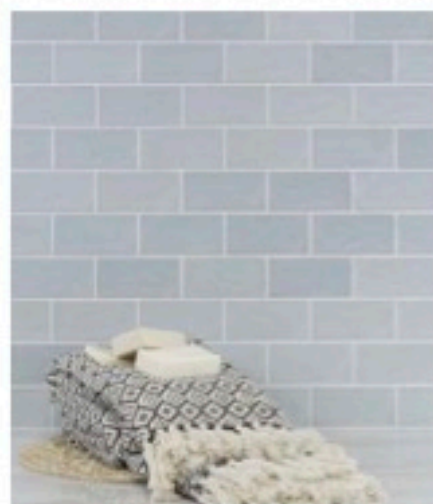

**Left** Large Hexes. Construct by Interceramic. Image: Tile Council of North America.

**Above** Large Hexes. East Village HDP by Florida Tile. Image: Tile Council of North America.

**Left** Muted Tones. Unique Polished by Aparisa in Mood Green. Image: Tile of Spain.

**Above** Muted Tones. Habitat by Adico in River Blue. Image: Tile of Spain.

**Above** Patterned Concrete Lookalikes. Soda by Ceramica Bardelli. Image: Ceramica of Italy.

• **Large Hexes**

Non-rectangular tile styles, specifically hexagons, are growing to monumental sizes in 2021. Hexagons as large as two feet in diameter can add tons of drama to a space.