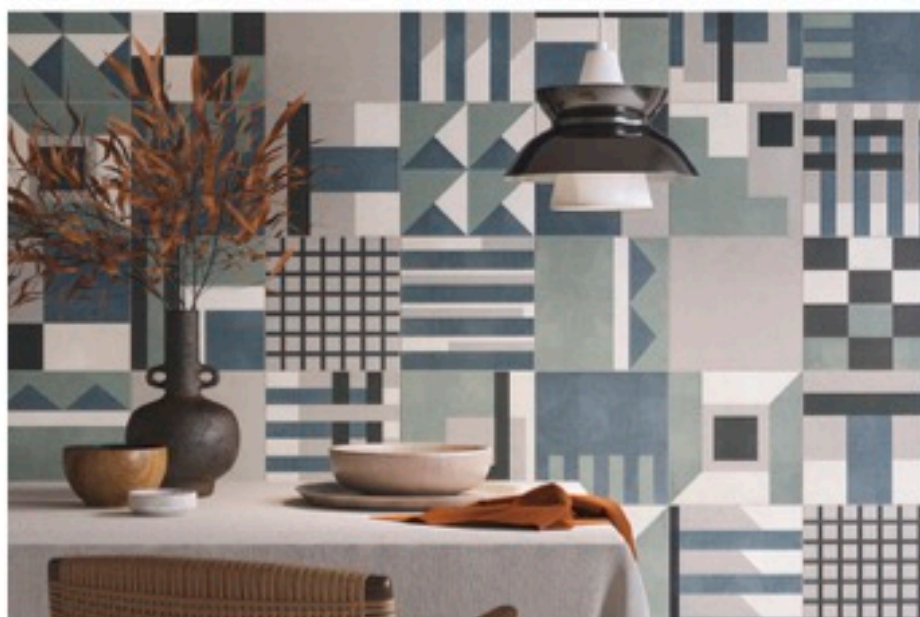

**Left** Large Hexes. Construct by Interceramic. Image: Tile Council of North America.

**Above** Large Hexes. East Village HDP by Florida Tile. Image: Tile Council of North America.

**Left** Muted Tones. Unique Polished by Aparisa in Mood Green. Image: Tile of Spain.

**Above** Muted Tones. Habitat by Adico in River Blue. Image: Tile of Spain.

**Above** Patterned Concrete Lookalikes. Soda by Ceramica Bardelli. Image: Ceramica of Italy.

• **Large Hexes**

Non-rectangular tile styles, specifically hexagons, are growing to monumental sizes in 2021. Hexagons as large as two feet in diameter can add tons of drama to a space.

• **Patterned Concrete Lookalikes**

Concrete-look tiles will continue to serve as a muse for architects and manufacturers this year, with playful patterns and infinite laying schemes that add a dramatic impact on any indoor or outdoor space.

• **Muted Tones**

2021 will see a strong rise in muted tile tones, such as soft blues and greens, that create soothing and relaxing spaces.